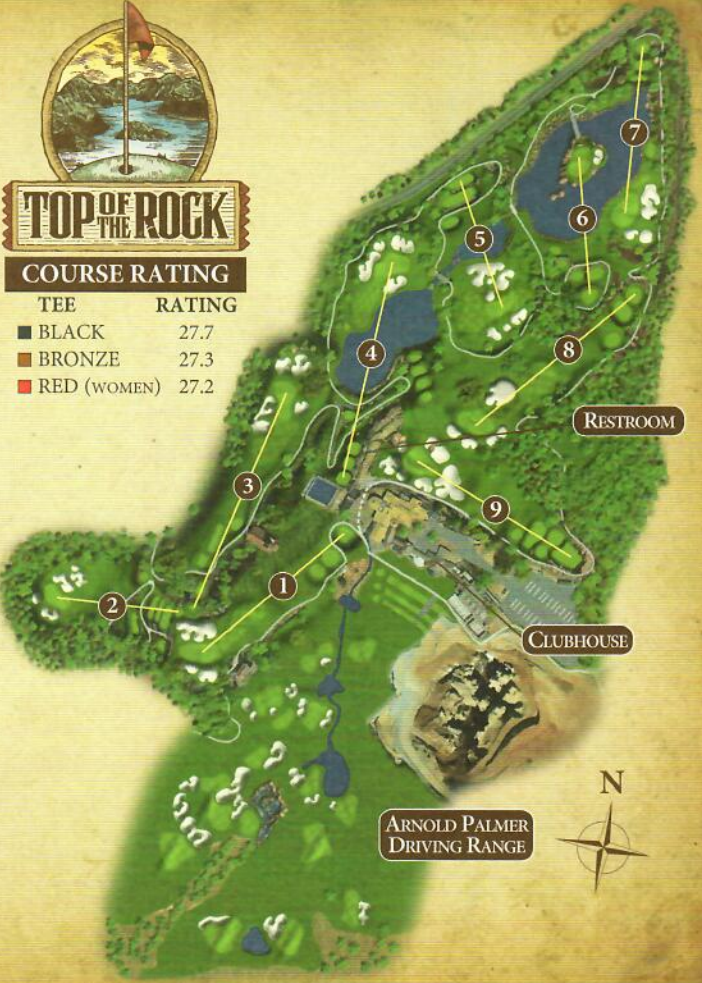

— COURSE INFORMATION —

- Please maintain a Pace of Play of 1 3/4 hours per 9 holes.
- Carts are to remain on the cart paths at all times.
- Please repair all ball marks and fill divots with sand.
- Please rake all bunkers.
- Restrooms on #4 Tee.

TopoftheRock.com

1-800-BCLODGE (1-800-225-6343) or 417-335-2777

150 Top of the Rock Road | Ridgedale, MO 65739

© 2014 BIG CEDAR LODGE

HOLE	1	2	3	4	5	6	7	8	9	TOT
<b>BLACK</b>	171	114	202	191	123	121	152	183	163	1420
<b>BRONZE</b>	162	103	185	178	111	101	131	166	147	1284
<b>RED</b>	123	75	118	83	91	84	120	145	106	945
<b>PAR</b>	3	3	3	3	3	3	3	3	3	27
	+/-									
<b>HCP</b>	8	9	1	3	2	5	7	4	6	
DATE:	SCORER:									

**TOP OF THE ROCK**

**COURSE RATING**

TEE     RATING

■ BLACK     27.7

■ BRONZE     27.3

■ RED (WOMEN)     27.2